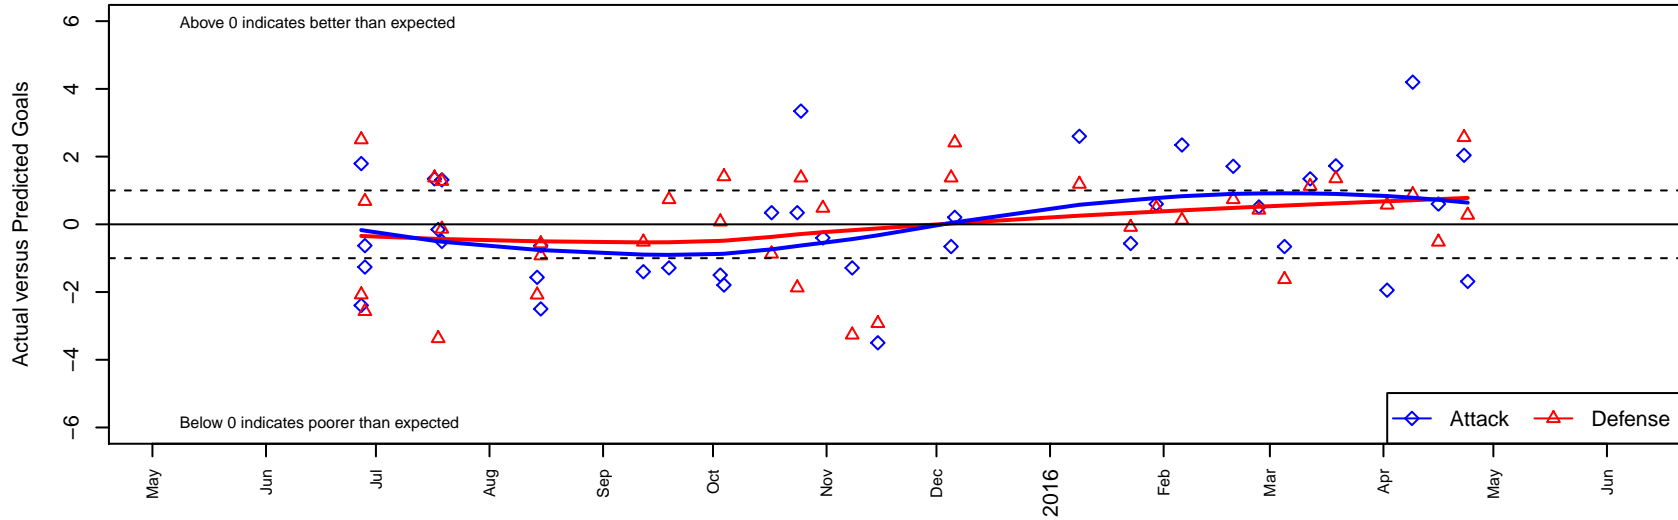

Slammers Orange B04

Rainier Valley Slammers
 Auburn, WA
 B04 total strength=415
 attack=0.35 defense=0.2
 fall league = RCL B04 Div 4
 spr league = Win RCL B04 Div 4

alt names used:
 RAINIER VALLEY SLAMMERS BU11 ORANGI
 Rvs B04 Orange A (309209022)
 RVS BU11 Orange
 RVS BU11 Orange
 Rvs B04 Orange A (309209022)
 RVS B04 ORANGE A (309209022)

Venues played:
 2015 RVS Classic BU11
 2015 Nike Crossfire Challenge Gold 9v9 U11
 2015 Tyee Cup BU11 Gold
 2015 RCL B04 Div 4
 2015 Win RCL B04 Div 4
 2015 WYS Presidents Cup B04 Division 3

Slammers Orange B04
 Dots are actual minus expected GF (blue circles) and GA (red triangles).
 Blue line is smoothed change in attack strength. Red is smoothed change in defense strength.

**attack and defense variance (black dot)
relative to other teams
and top 10 in region**

**attack and defense rating
relative to others at age
and all opponents in last 13 months**

Performance relative to 13 month average