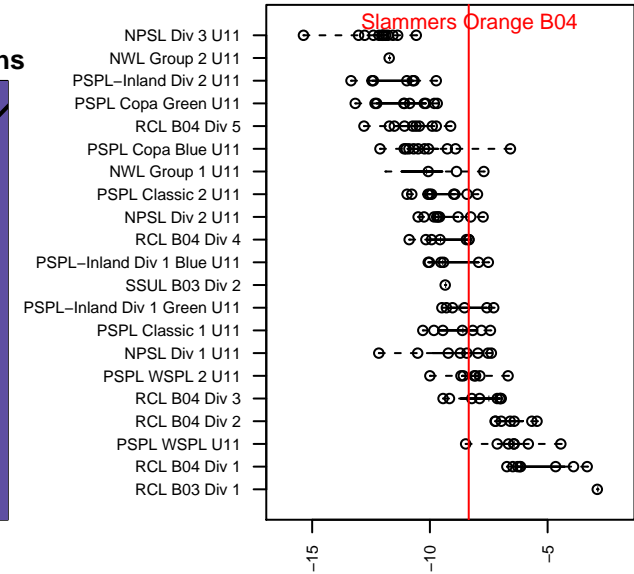

Slammers Orange B04

Rainier Valley Slammers
 Auburn, WA
 B04 total strength=415
 attack=0.35 defense=0.2
 fall league = RCL B04 Div 4
 spr league = Win RCL B04 Div 4

alt names used:
 RAINIER VALLEY SLAMMERS BU11 ORANGI
 Rvs B04 Orange A (309209022)
 RVS BU11 Orange
 RVS BU11 Orange
 Rvs B04 Orange A (309209022)
 RVS B04 ORANGE A (309209022)

Venues played:
 2015 RVS Classic BU11
 2015 Nike Crossfire Challenge Gold 9v9 U11
 2015 Tyee Cup BU11 Gold
 2015 RCL B04 Div 4
 2015 Win RCL B04 Div 4
 2015 WYS Presidents Cup B04 Division 3

Slammers Orange B04
 Dots are actual minus expected GF (blue circles) and GA (red triangles).
 Blue line is smoothed change in attack strength. Red is smoothed change in defense strength.

**attack and defense variance (black dot)
relative to other teams
and top 10 in region**

**attack and defense rating
relative to others at age
and all opponents in last 13 months**

Performance relative to 13 month average