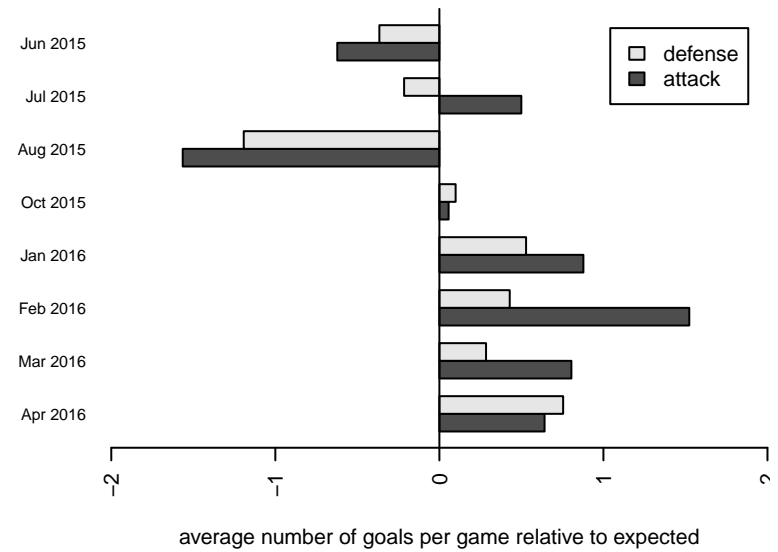

Performance relative to 13 month average