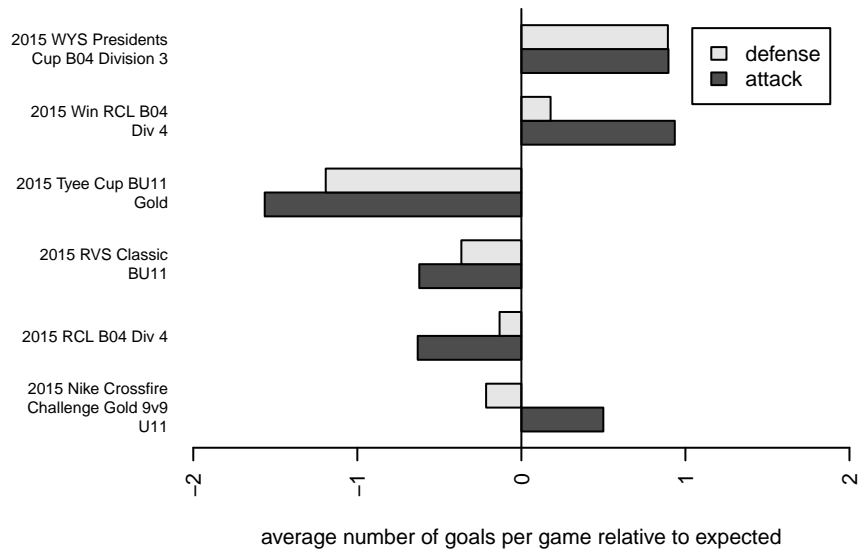

Slammers Orange B04

Rainier Valley Slammers
 Auburn, WA
 B04 total strength=415
 attack=0.35 defense=0.2
 fall league = RCL B04 Div 4
 spr league = Win RCL B04 Div 4

alt names used:
 RAINIER VALLEY SLAMMERS BU11 ORANGI
 Rvs B04 Orange A (309209022)
 RVS BU11 Orange
 RVS BU11 Orange
 Rvs B04 Orange A (309209022)
 RVS B04 ORANGE A (309209022)

Venues played:
 2015 RVS Classic BU11
 2015 Nike Crossfire Challenge Gold 9v9 U11
 2015 Tyee Cup BU11 Gold
 2015 RCL B04 Div 4
 2015 Win RCL B04 Div 4
 2015 WYS Presidents Cup B04 Division 3

Slammers Orange B04
 Dots are actual minus expected GF (blue circles) and GA (red triangles).
 Blue line is smoothed change in attack strength. Red is smoothed change in defense strength.

**attack and defense variance (black dot)
relative to other teams
and top 10 in region**

**attack and defense rating
relative to others at age
and all opponents in last 13 months**

Performance relative to 13 month average