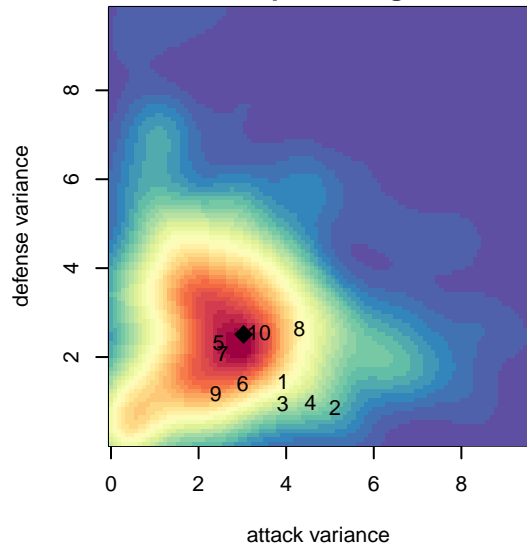

Slammers Orange B04

Rainier Valley Slammers
 Auburn, WA
 B04 total strength=415
 attack=0.35 defense=0.2
 fall league = RCL B04 Div 4
 spr league = Win RCL B04 Div 4

alt names used:
 RAINIER VALLEY SLAMMERS BU11 ORANGI
 Rvs B04 Orange A (309209022)
 RVS BU11 Orange
 RVS BU11 Orange
 Rvs B04 Orange A (309209022)
 RVS B04 ORANGE A (309209022)

Venues played:
 2015 RVS Classic BU11
 2015 Nike Crossfire Challenge Gold 9v9 U11
 2015 Tyee Cup BU11 Gold
 2015 RCL B04 Div 4
 2015 Win RCL B04 Div 4
 2015 WYS Presidents Cup B04 Division 3

Slammers Orange B04
 Dots are actual minus expected GF (blue circles) and GA (red triangles).
 Blue line is smoothed change in attack strength. Red is smoothed change in defense strength.

**attack and defense variance (black dot)
relative to other teams
and top 10 in region**

**attack and defense rating
relative to others at age
and all opponents in last 13 months**

Performance relative to 13 month average